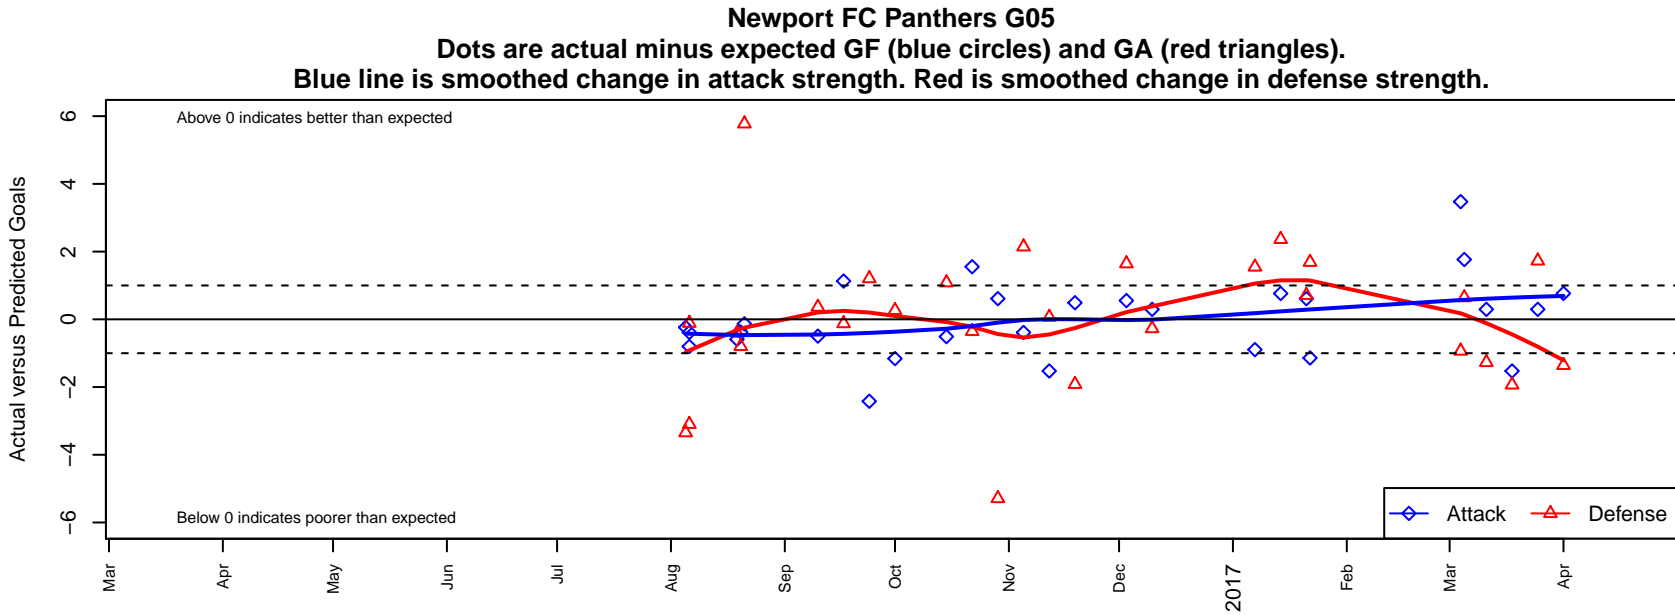

**attack and defense variance (black dot)
relative to other teams
and top 10 in region**

**attack and defense rating
relative to others at age
and all opponents in last 13 months**

Newport FC Panthers G05

Newport Youth SC
Bellevue, WA
G05 total strength=488
attack=0.44 defense=0.26
fall league = NPSL Div 3 (05) U12
spr league = Spr NPSL (05) Div 3 U12

alt names used:
Newport FC G'05 Panthers
Newport FC G05 Panthers
NEWPORT FC PANTHERS (WA)
Newport FC G05 Panthers
Newport FC G'05 – Panthers

Venues played:
2016 Eastside FC Cup GU12
2016 Bigfoot Group 1 U12
2016 NPSL Division 3 (05) U12
2016 Founders Cup G05 Div A
2016 Spr NPSL (05) Division 3 U12