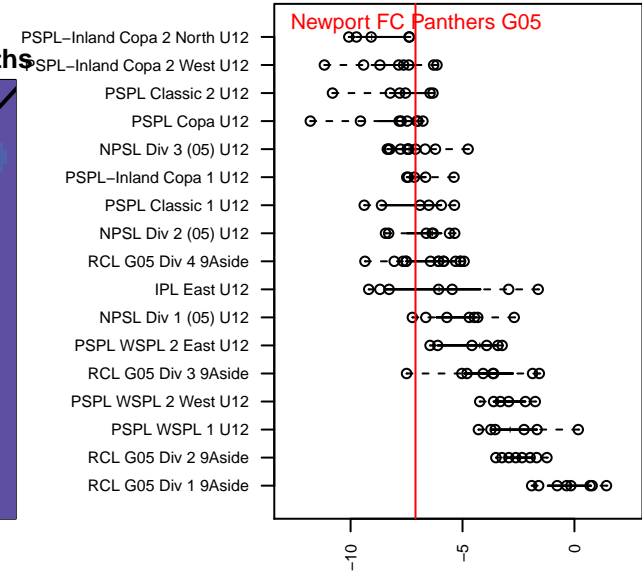

**attack and defense rating
relative to others at age
and all opponents in last 13 months**