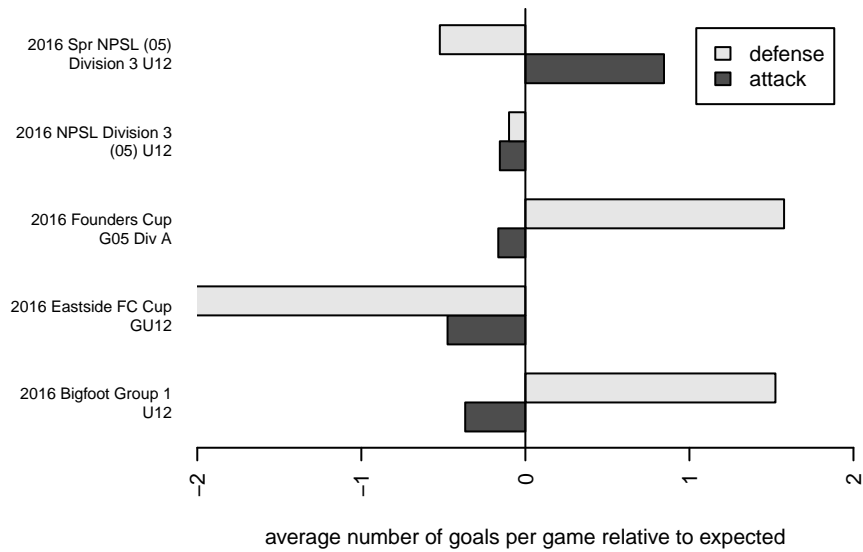

Performance relative to 13 month average