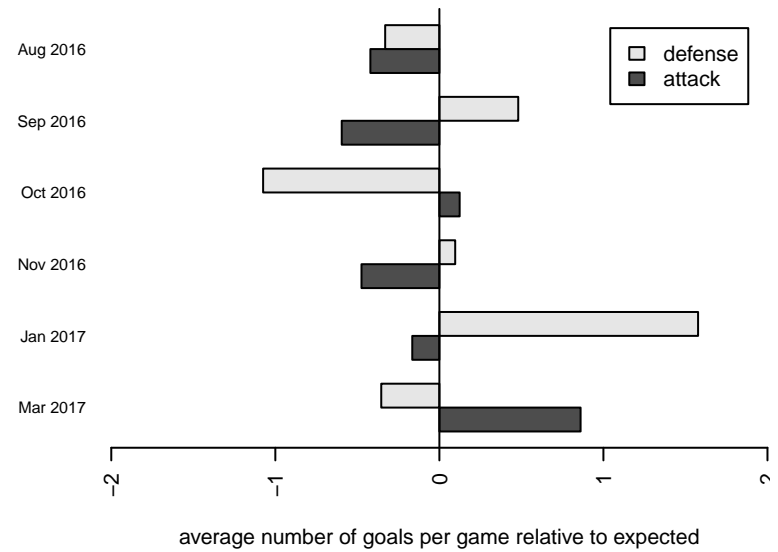

Performance relative to 13 month average